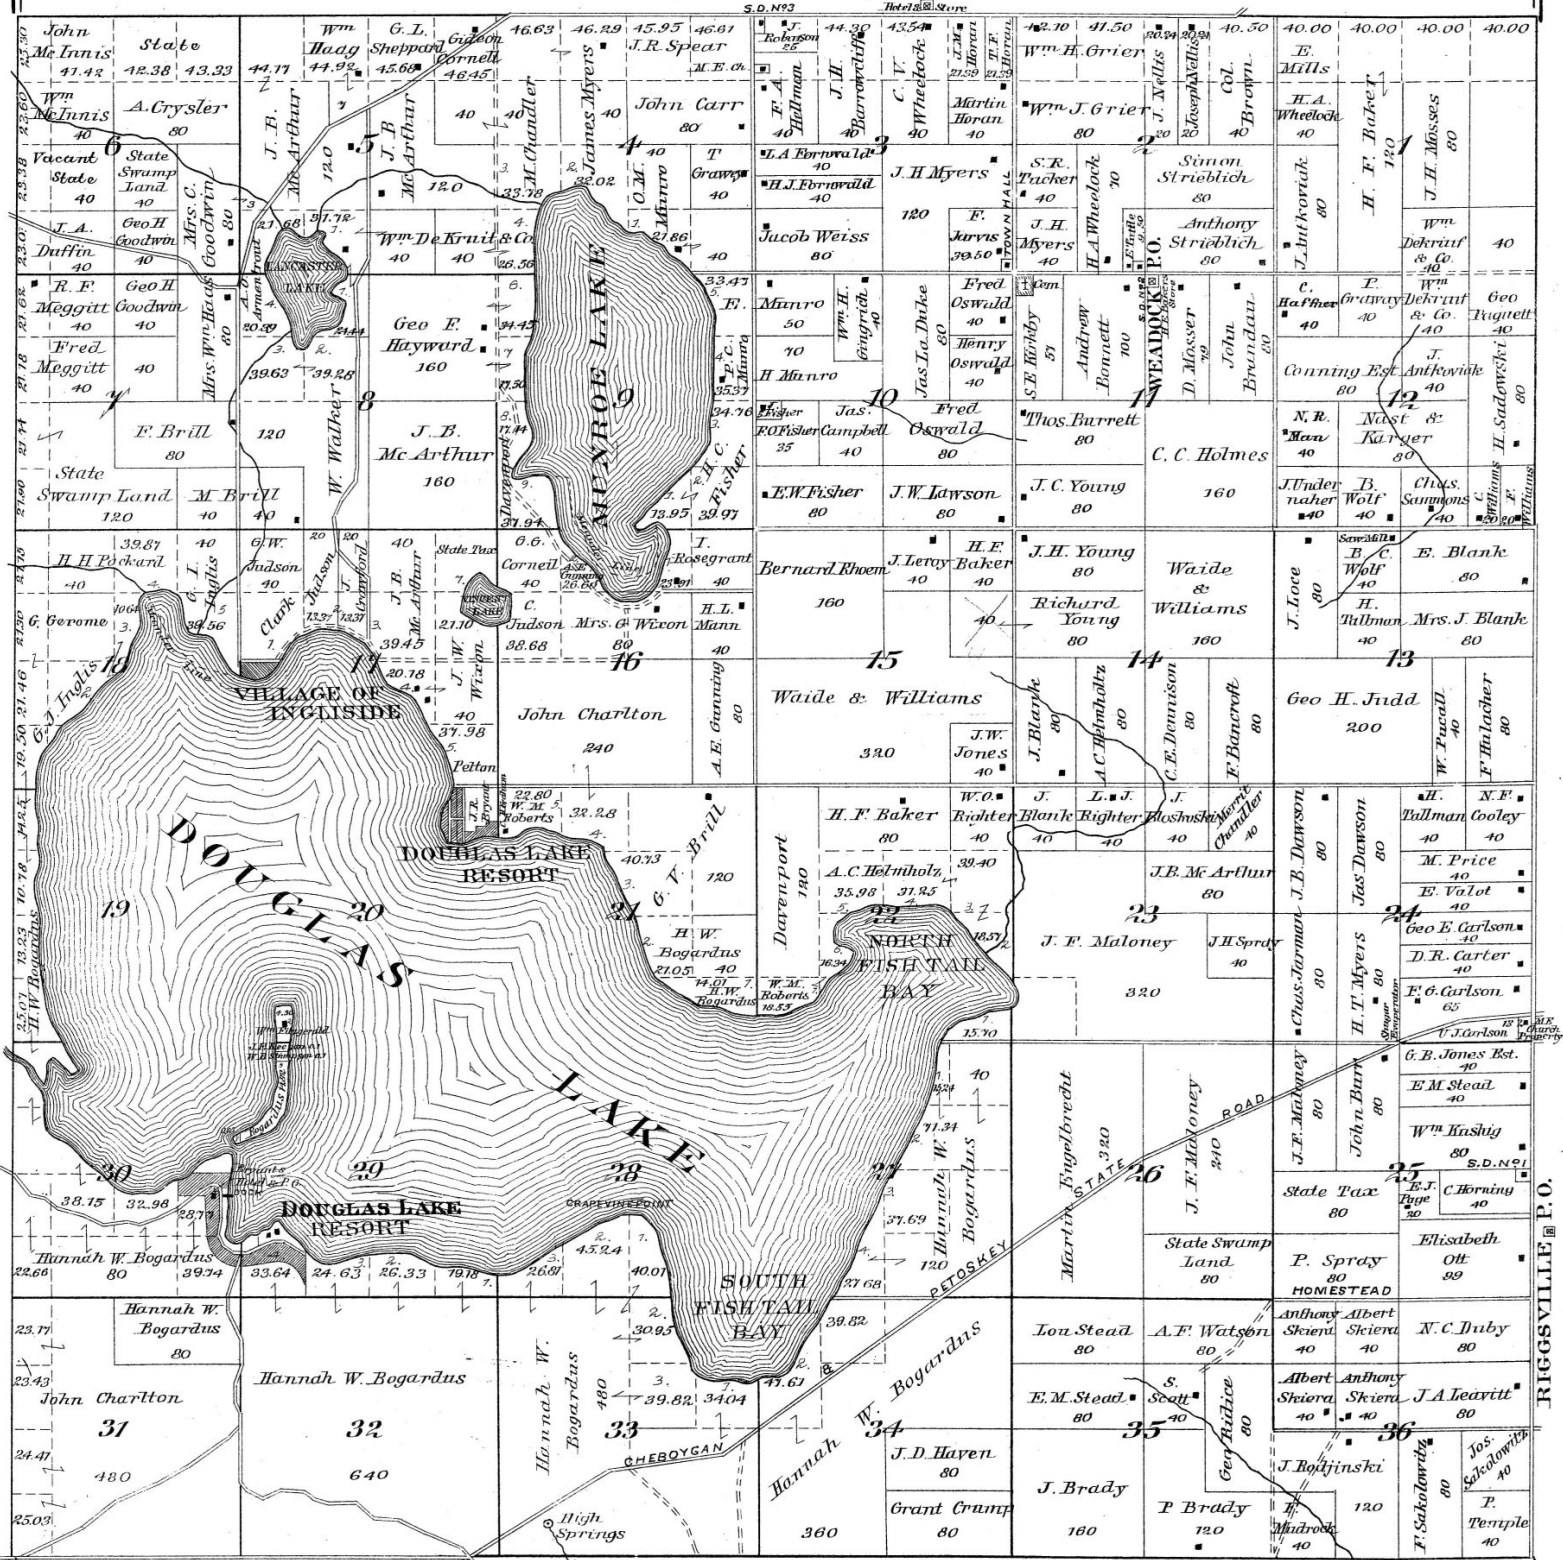

PLAT OF MUNRO

Township 37 North, Range 3 West.
of the Michigan Meridian.

Scale: 2 inches to the Mile.

HEBRON P. O.

RIGGSVILLE P. O.