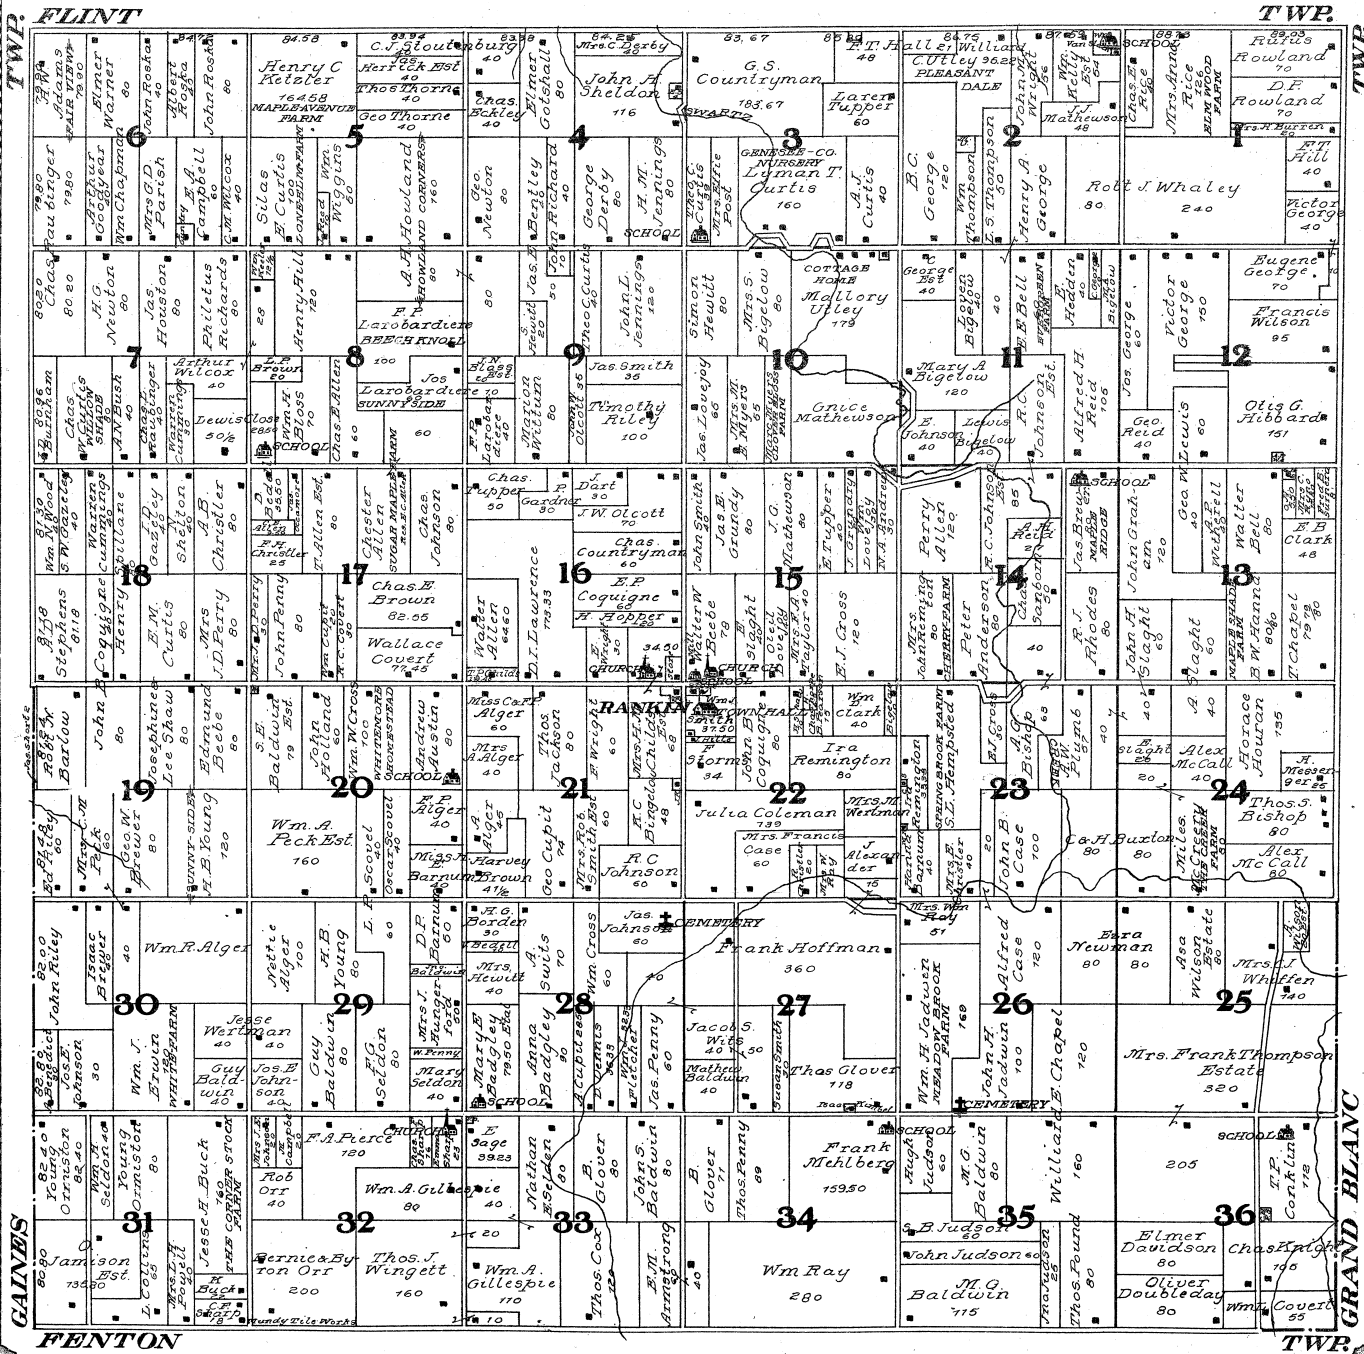

MAP OF
MUNDY
TOWNSHIP
Scale 2 inches to 1 Mile

Township 6 North Range 6 East of the Michigan Meridian

TWP. FLINT

TWP.

GAINES

FENTON

GRAND BLANC TWP.