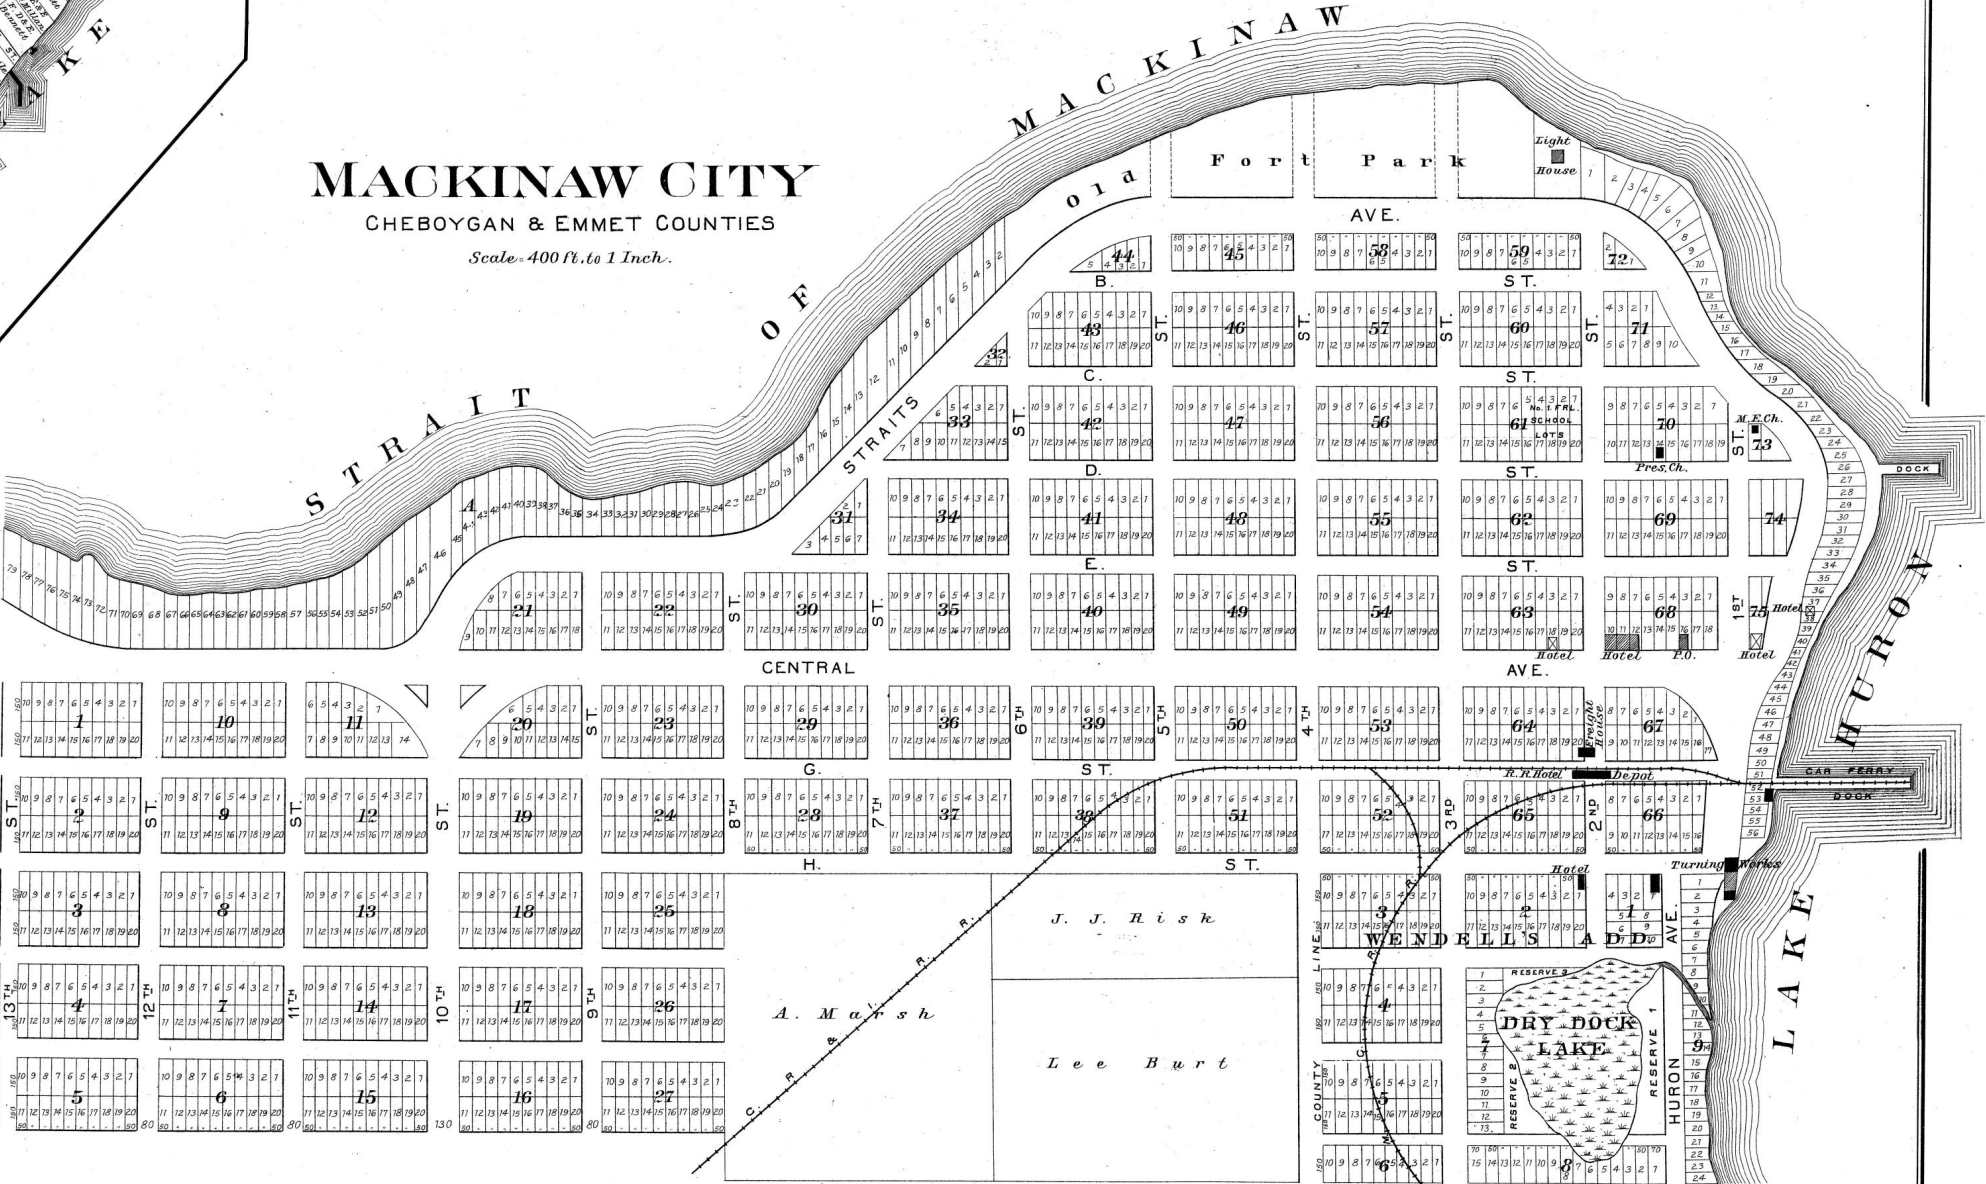

MACKINAW CITY

CHEBOYGAN & EMMET COUNTIES

Scale-400 ft. to 1 Inch.

J. J. Risk

A. Marsh

Lee Burt

RESERVE 1

RESERVE 2

RESERVE 3

RESERVE 4

HURON AVE.

DRY DOCK LAKE