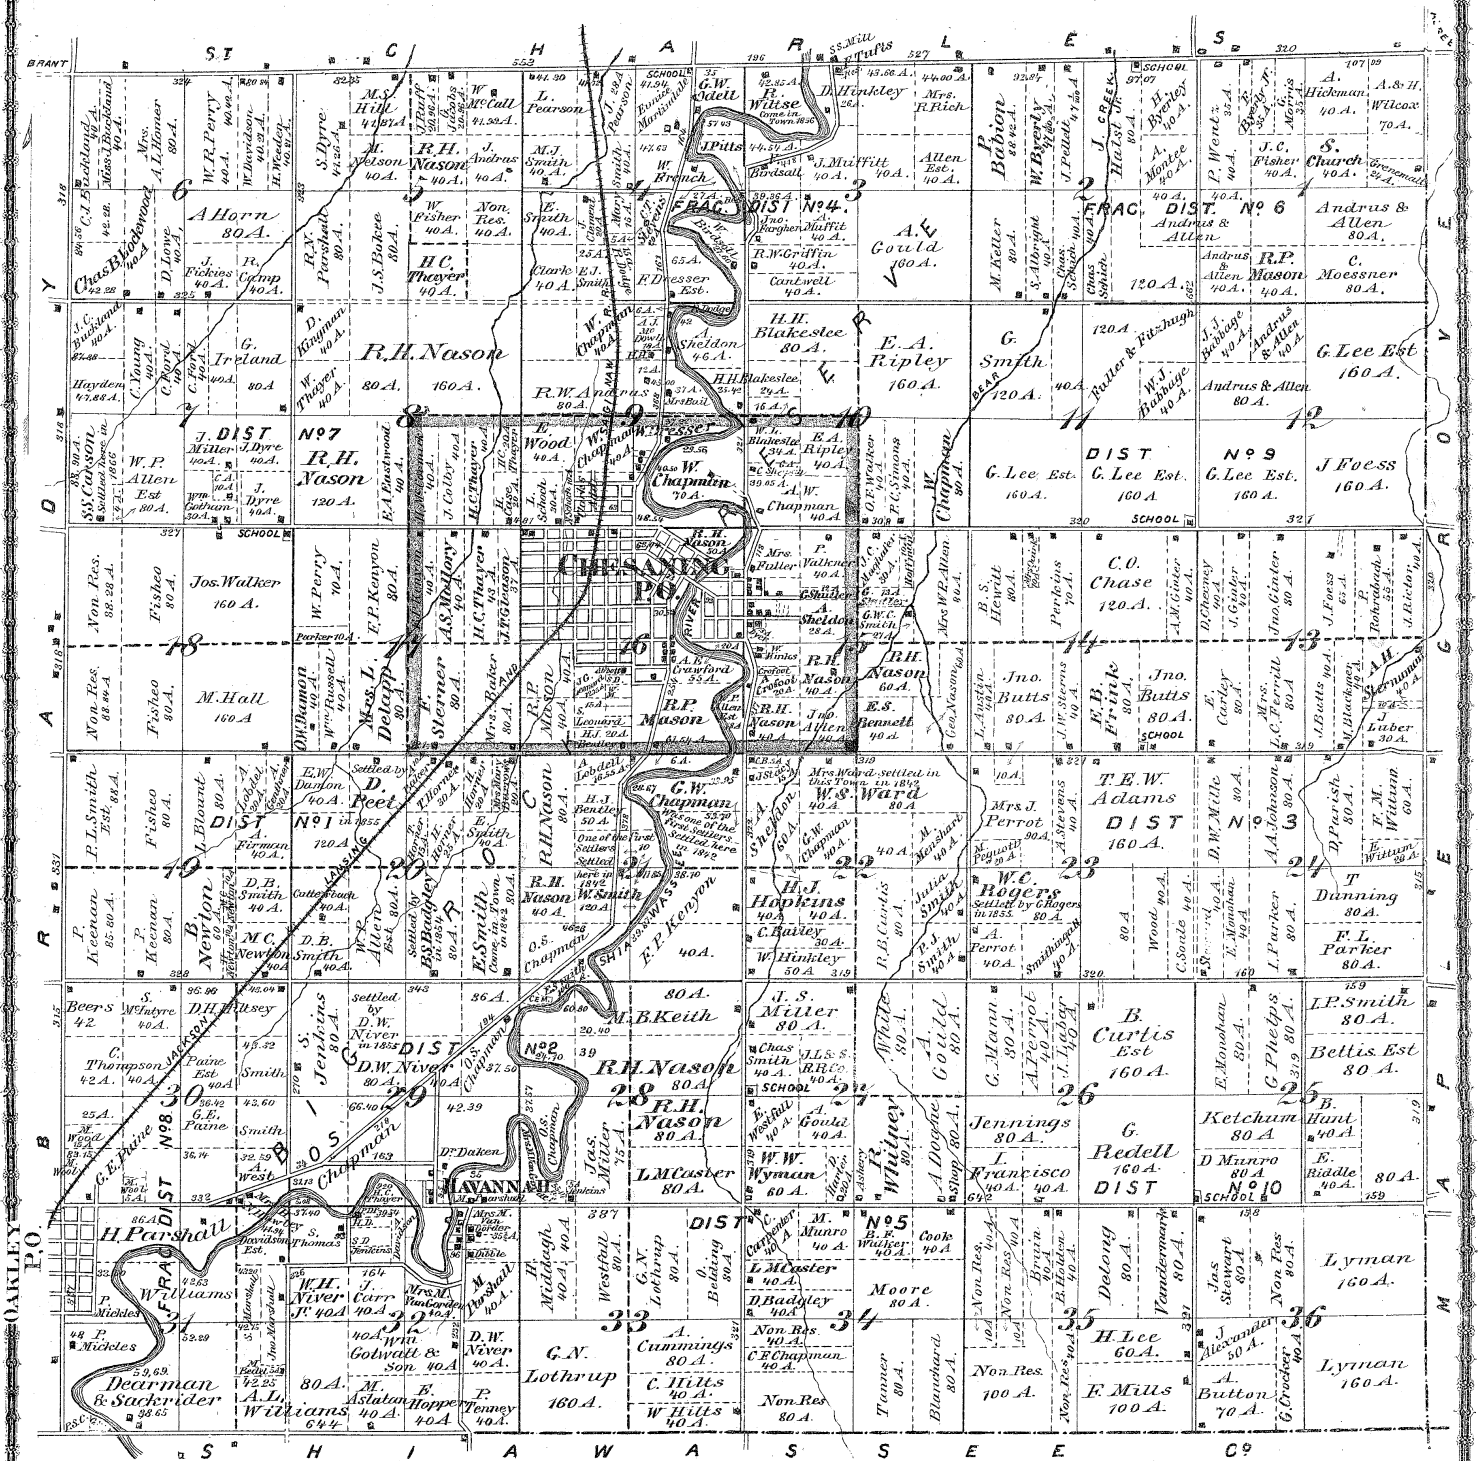

TOWNSHIP IX NORTH

CHESANING

RANGE III EAST

SCALE 1 1/2 INCHES TO THE MILE

OAKLEY PO.

M

S H I A W A S S E E C9