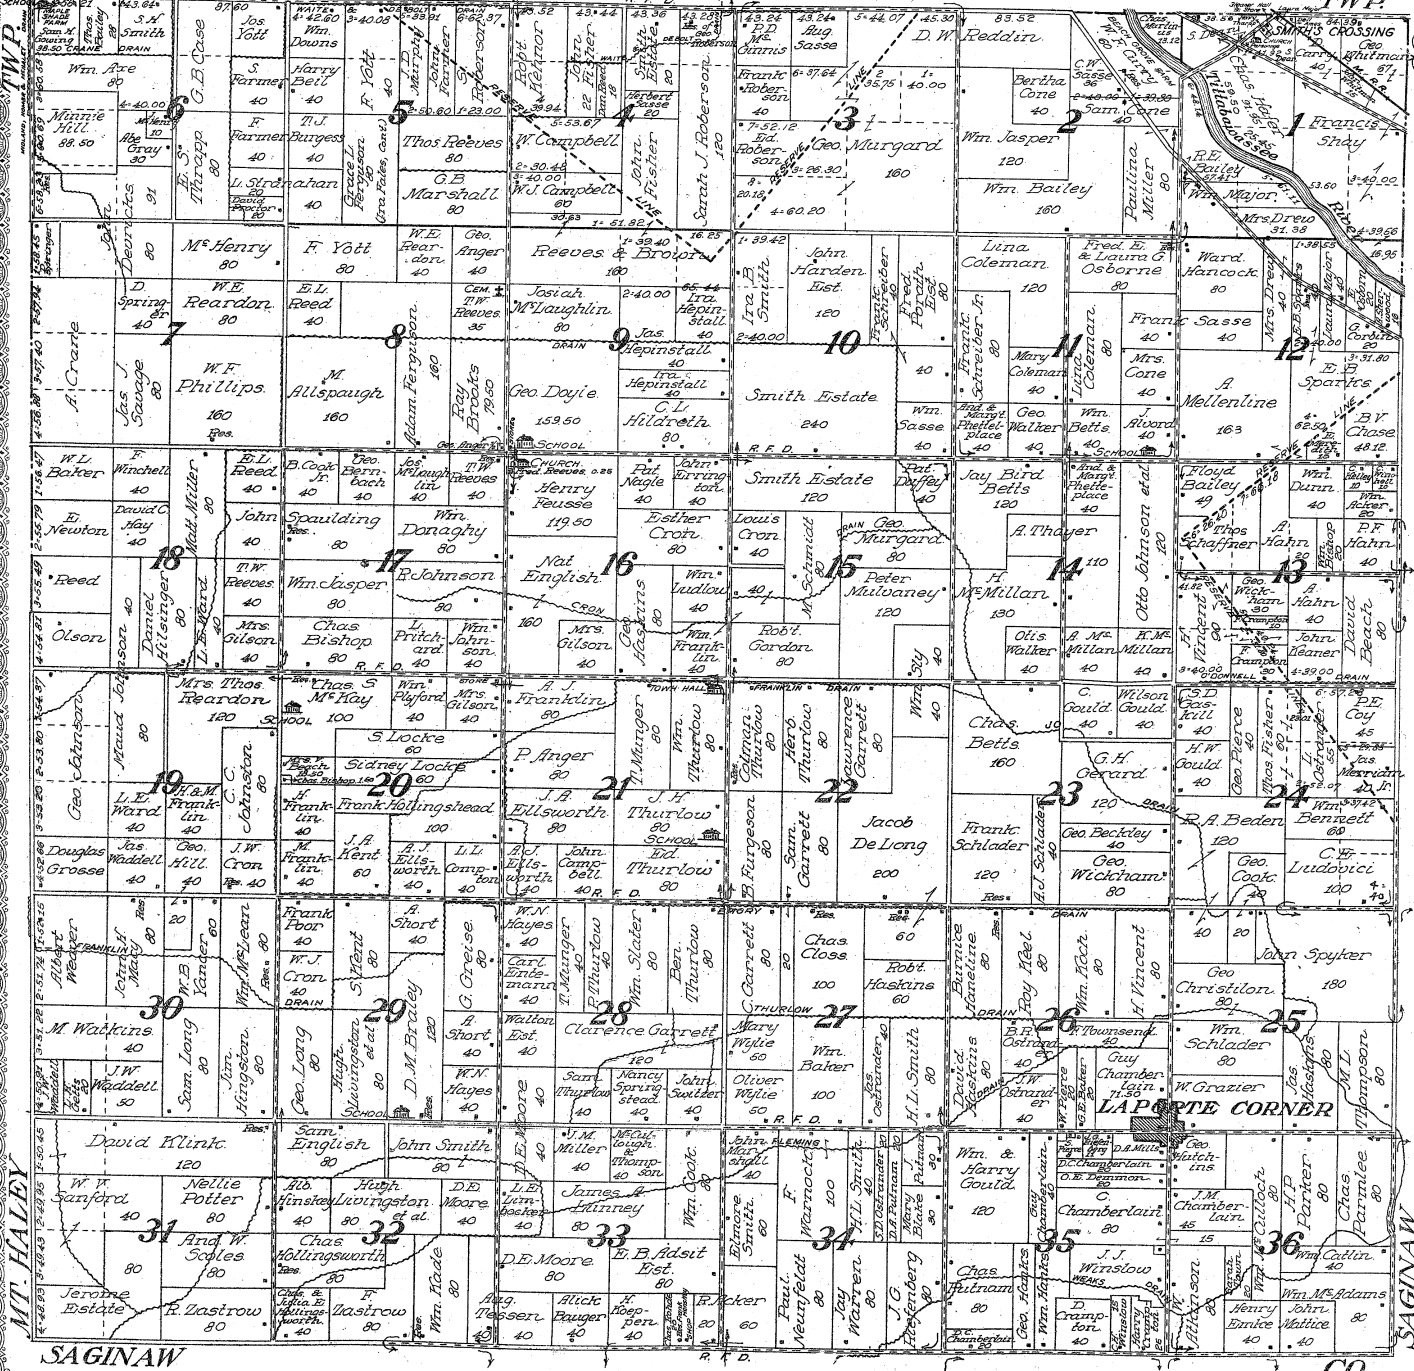

MAP OF
INGERSOLL
TOWNSHIP
 Scale 2 inches to 1 mile

Township 13 North, Range 2 East of the Michigan Meridian

MIDLAND

TWP.

TWP.

TWP.

MT. HALEY

SAGINAW