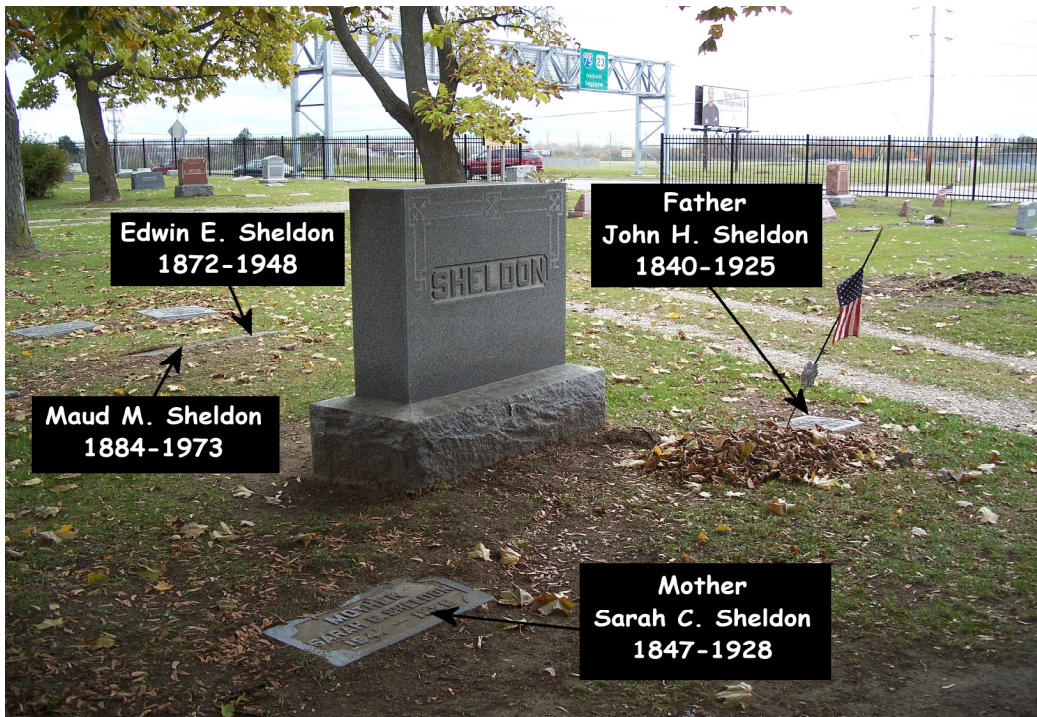

Edwin & Maud Sheldon  
GPS 42.97379 -83.73107

121

American Veterans Hwy

121

American Veterans Hwy

Your Great-Great Grandparents John H. Sheldon and Sarah Van Slyke

**Your Great-Great-Great Grandparents John Sheldon and Charlotte Estes**  
buried at Bristol Rd Cemetery, just inside an entrance East of the other Sheldons

**Your Great-Great-Great Grandparents William Van Slyke and Elizabeth Rogers**  
buried at Bristol Rd Cemetery, just inside an entrance East of the Sheldons